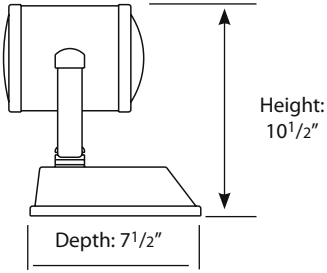

SPECIFICATIONS

Lamphead and Base